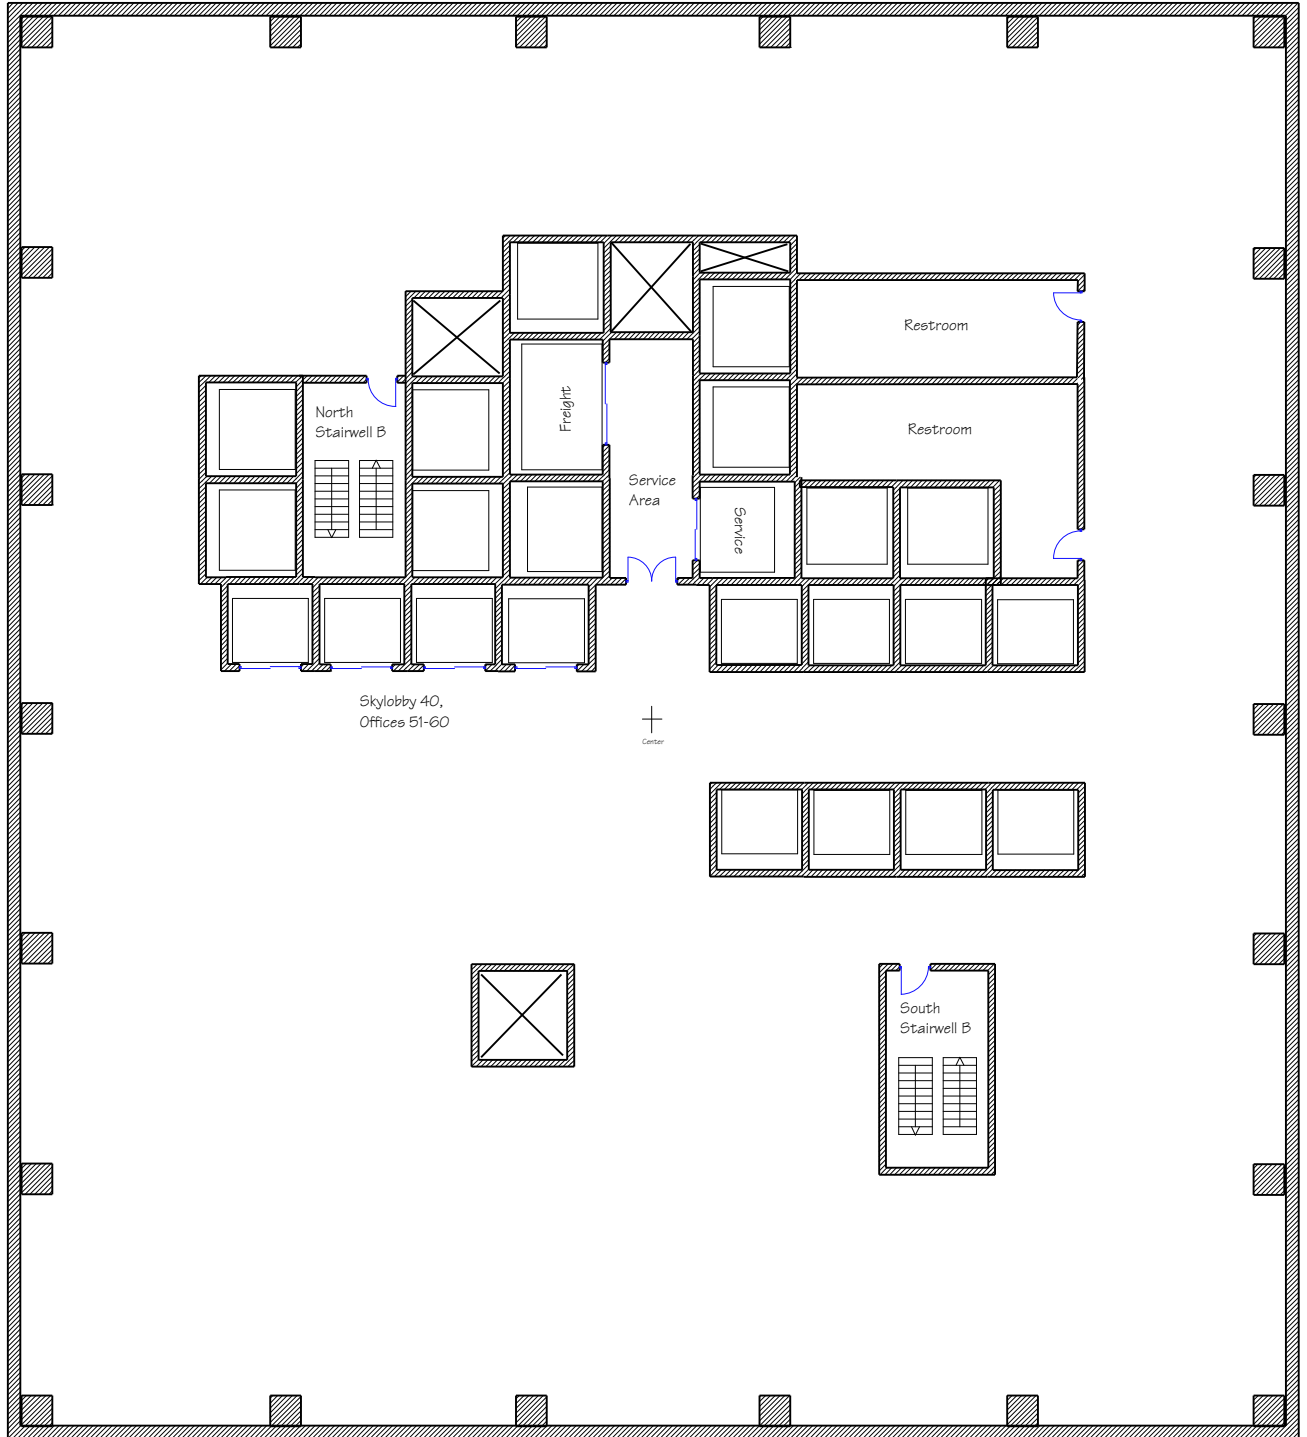

126'-0"

140'-0"

Skylobby 40,  
Offices 51-60

Center

North  
Stairwell B

Freight

Service  
Area

Service

Restroom

Restroom

South  
Stairwell B